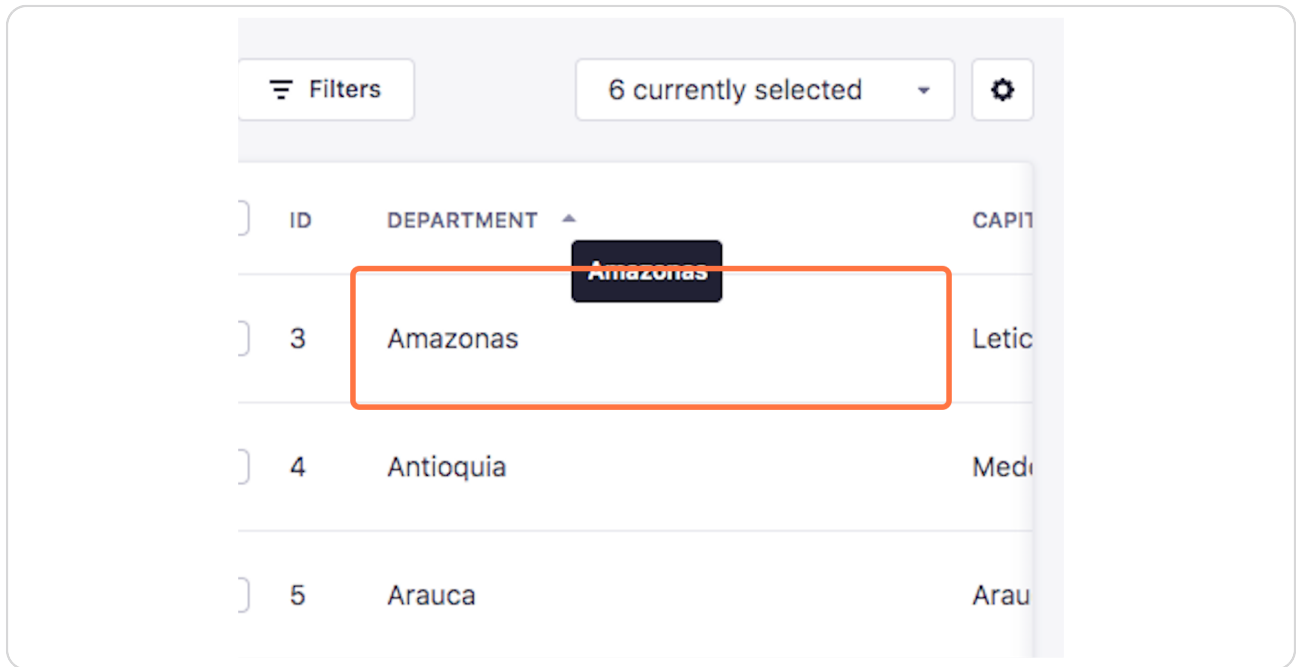

## STEP 1

[Go to cms-dev.fnd.datasketch.co](https://cms-dev.fnd.datasketch.co)

## STEP 2

Click on Gobernaciones

STEP 3

Click on Amazonas

STEP 4

Click on Delete

STEP 5

Click on Click to add an asset or drag and drop one in this area