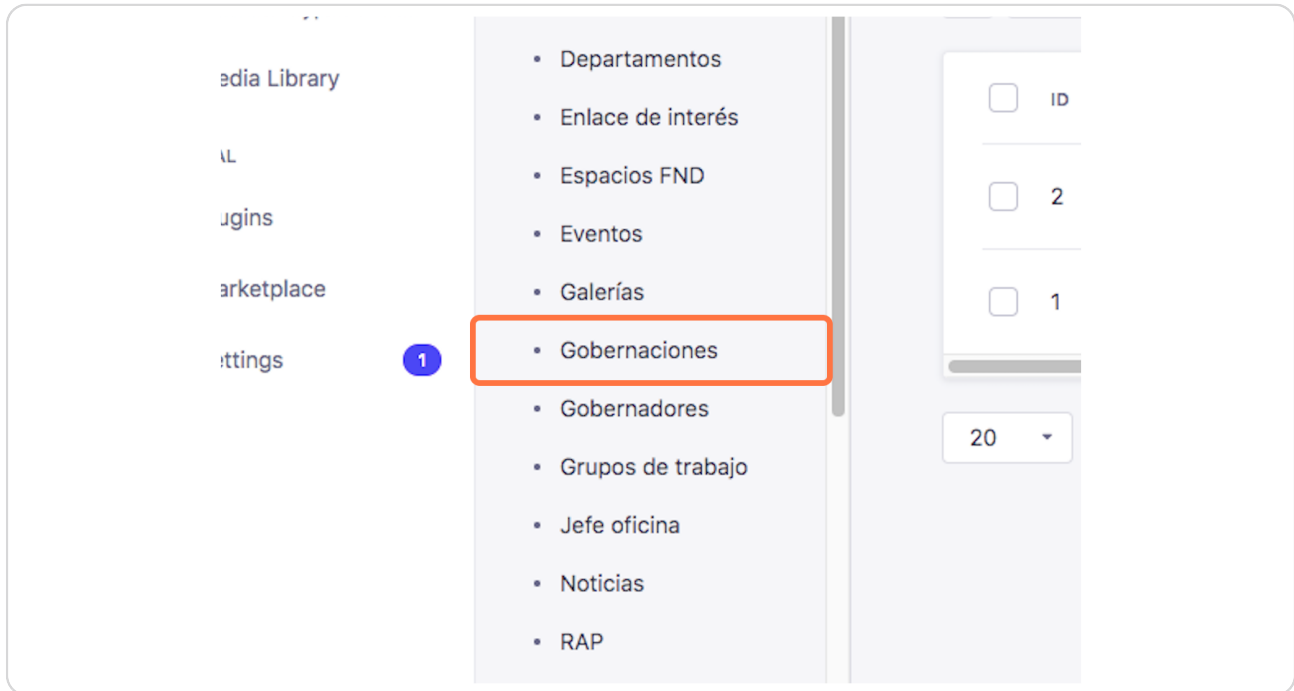

STEP 1

[Go to cms-dev.fnd.datasketch.co](https://cms-dev.fnd.datasketch.co)

STEP 2

Click on Gobernaciones